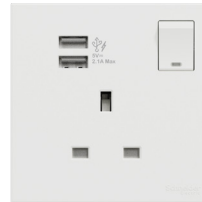

# The AvatarOn C range

Available in three colors – white, dark gray, and wine gold.

1 Gang Socket

1 Gang Switched Socket with LED

1 Gang 3 Round Pin Switched Socket with LED

1 Gang Switched Socket with 2 USB ports and LED

1 Gang Switch with fluorescent locator

2 Gang Switch with fluorescent locator

3 Gang Switch with fluorescent locator

4 Gang Switch with fluorescent locator

1 Gang Double Pole Switch with LED – 32 A

1 Gang Double Pole Switch with LED – 20 A