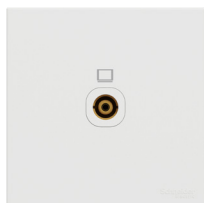

1 Gang TV Socket