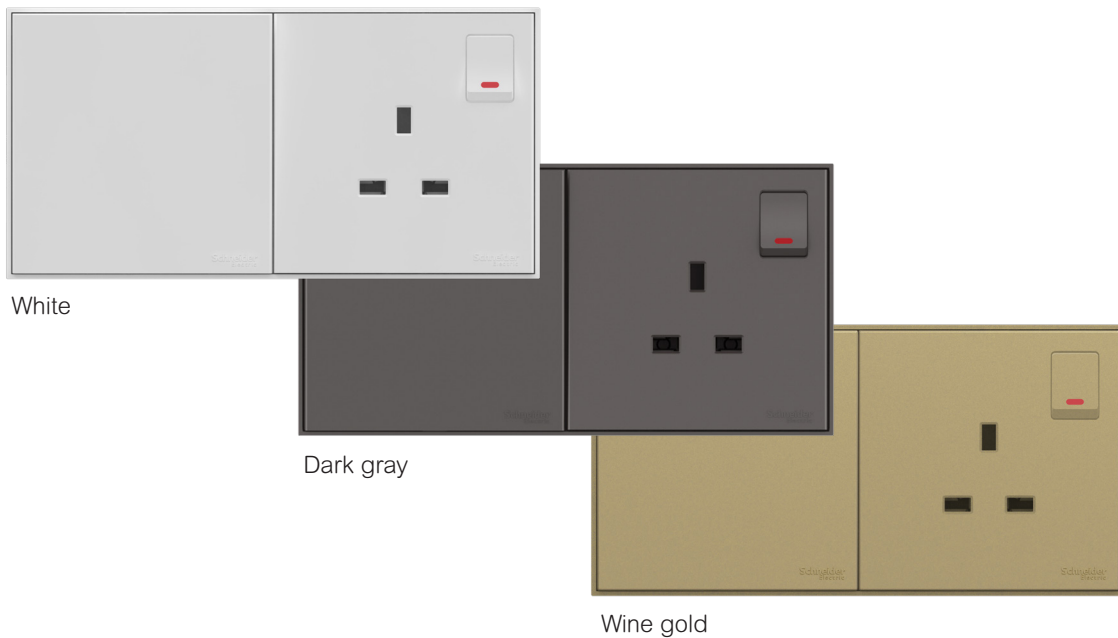

Add a touch of style  
and functionality  
to your home

AvatarOn C  
switches and sockets

[se.com/product\\_url](https://se.com/product_url)

Life Is On

**Schneider**  
Electric

- **Comes in many variants**, from single units to five-module frames for more complex uses, and in three different colors to match your interiors.
- **Enhanced functionalities** with USB, TV, and other ports available for even the most discerning homeowner and a soft-clicking sound to avoid disturbing light sleepers.
- **Easy-to-install**, compact modules that fit standard wall boxes, and are designed to meet global as well as local safety and environmental criteria.

All devices are available in three stylish colors and with matte finishes, adding a modern touch to your home's walls.