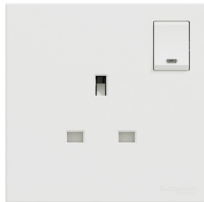

# The AvatarOn C range

Available in three colors – white, dark gray, and wine gold.

1 Gang Socket

1 Gang Switched Socket with LED

1 Gang 3 Round Pin Switched Socket with LED

1 Gang Switched Socket with 2 USB ports and LED

1 Gang Switch with fluorescent locator

2 Gang Switch with fluorescent locator

3 Gang Switch with fluorescent locator

4 Gang Switch with fluorescent locator

1 Gang Double Pole Switch with LED – 32 A

1 Gang Double Pole Switch with LED – 20 A