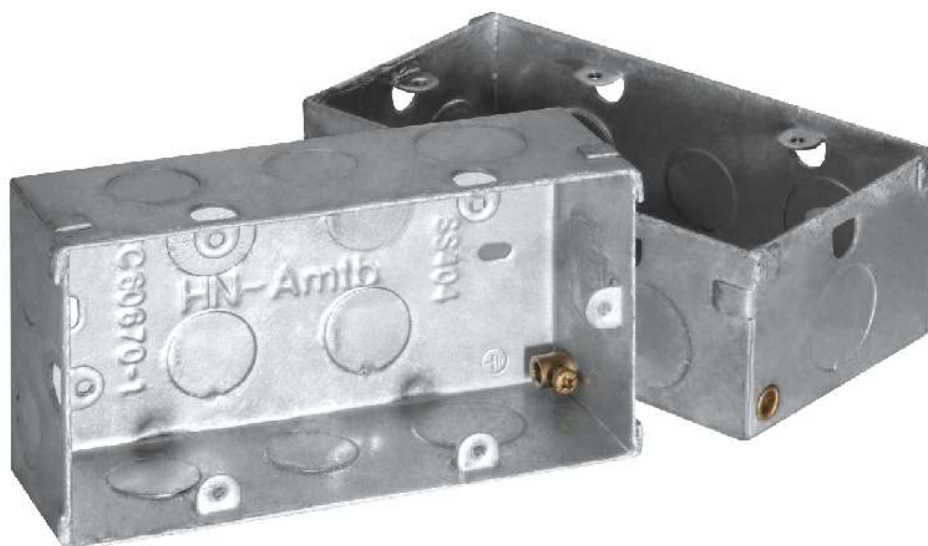

Concealed Switch & Socket Boxes

暗藏燈制及插蘇箱

Two Gang Concealed Switch & Socket Box with Earth Terminal

熱鍍鋅暗藏式孖位制箱有水綫銅躉

Size (mm) 尺寸 (毫米)	133x72x35 with \varnothing 20mm knock	133x72x47 with \varnothing 20 & 25mm knock
Model No. 產品型號	SS401	SS404
Qty/Ctn 數量(每箱)	100	100

Material: Mild Steel Sheet
Standard: IEC60670-1 or BS 4662
Protection: Hot Dipped Galvanized
CInlet openings will be made during installation

材質：鐵皮
標準：IEC60670-1 或 BS 4662
保護：熱浸鋅
安裝時開孔